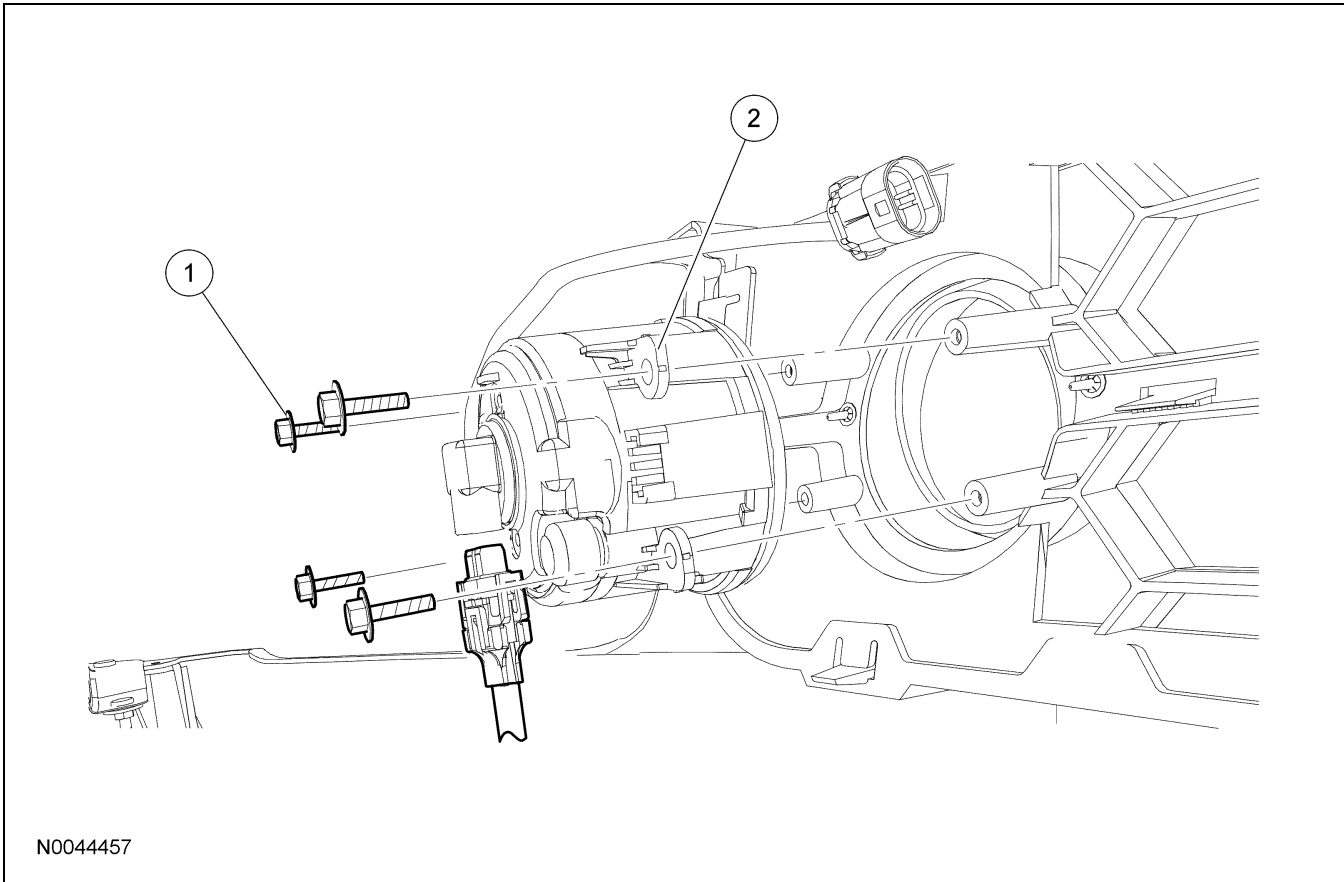

### Fog Lamp

V8 Engine

Item	Part Number	Description
1	W505974S	Fog lamp mounting screws (4 required)
2	15K201/15201	Fog lamp assembly (RH/LH)

**REMOVAL AND INSTALLATION (Continued)**

V6 Engine

Item	Part Number	Description
1	W707607S	Fog lamp mounting screws (4 required)
2	15200	Fog lamp assembly (RH/LH)

**Removal and Installation**

1. Remove the front bumper cover. For additional information, refer to Section 501-19.
2. Remove the 4 screws and the fog lamp.
3. To install, reverse the removal procedure.