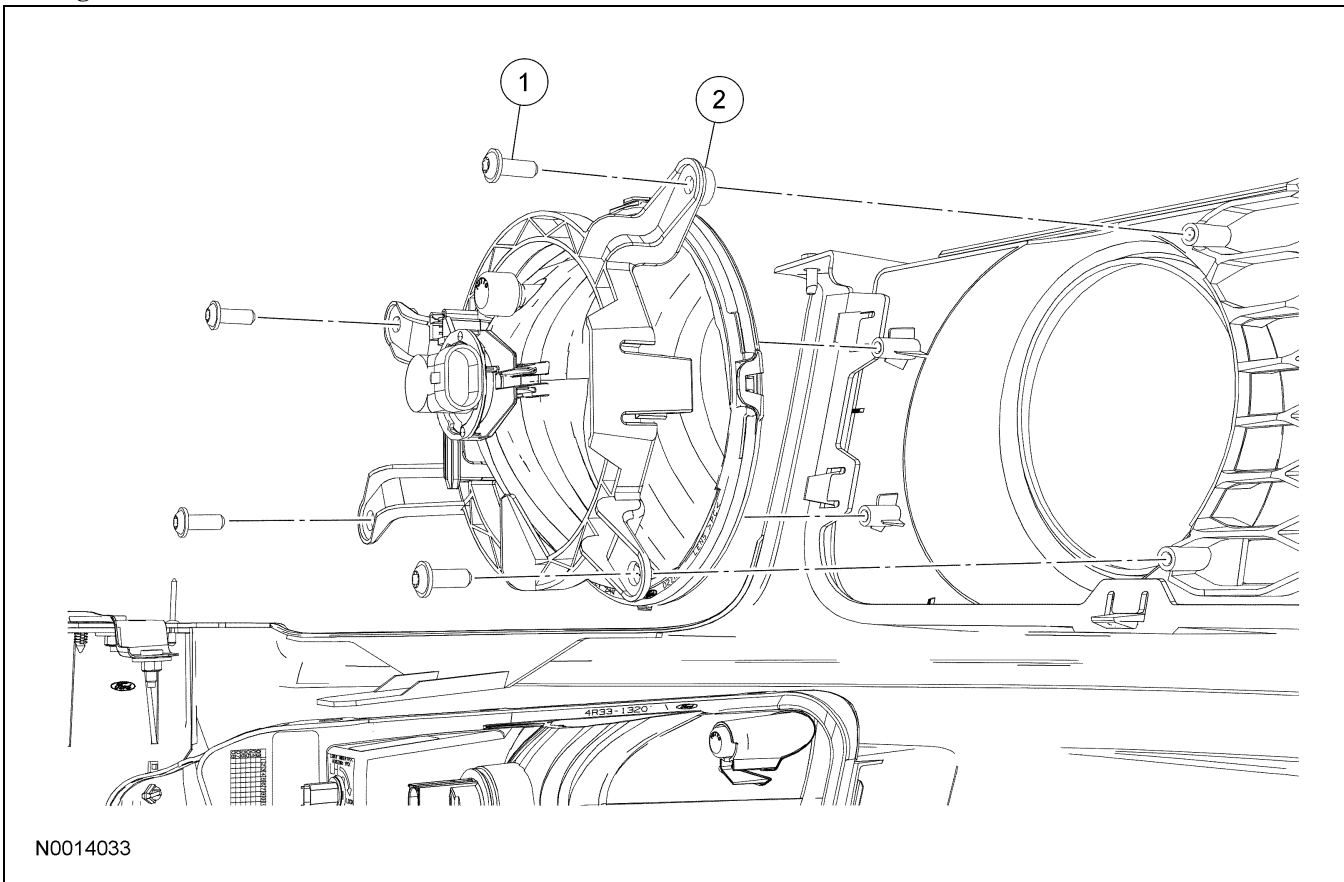

## REMOVAL AND INSTALLATION

### Fog Lamp

V8 Engine

Item	Part Number	Description
1	W505974S	Fog lamp mounting screws (4 required)
2	15K201/15201	Fog lamp assembly (RH/LH)

**REMOVAL AND INSTALLATION (Continued)**

V6 Engine

Item	Part Number	Description
1	W707607S	Fog lamp mounting screws (4 required)
2	15200	Fog lamp assembly (RH/LH)

**Removal and Installation**

1. Remove the front bumper cover. For additional information, refer to Section 501-19.
2. Remove the 4 screws and the fog lamp.
3. To install, reverse the removal procedure.