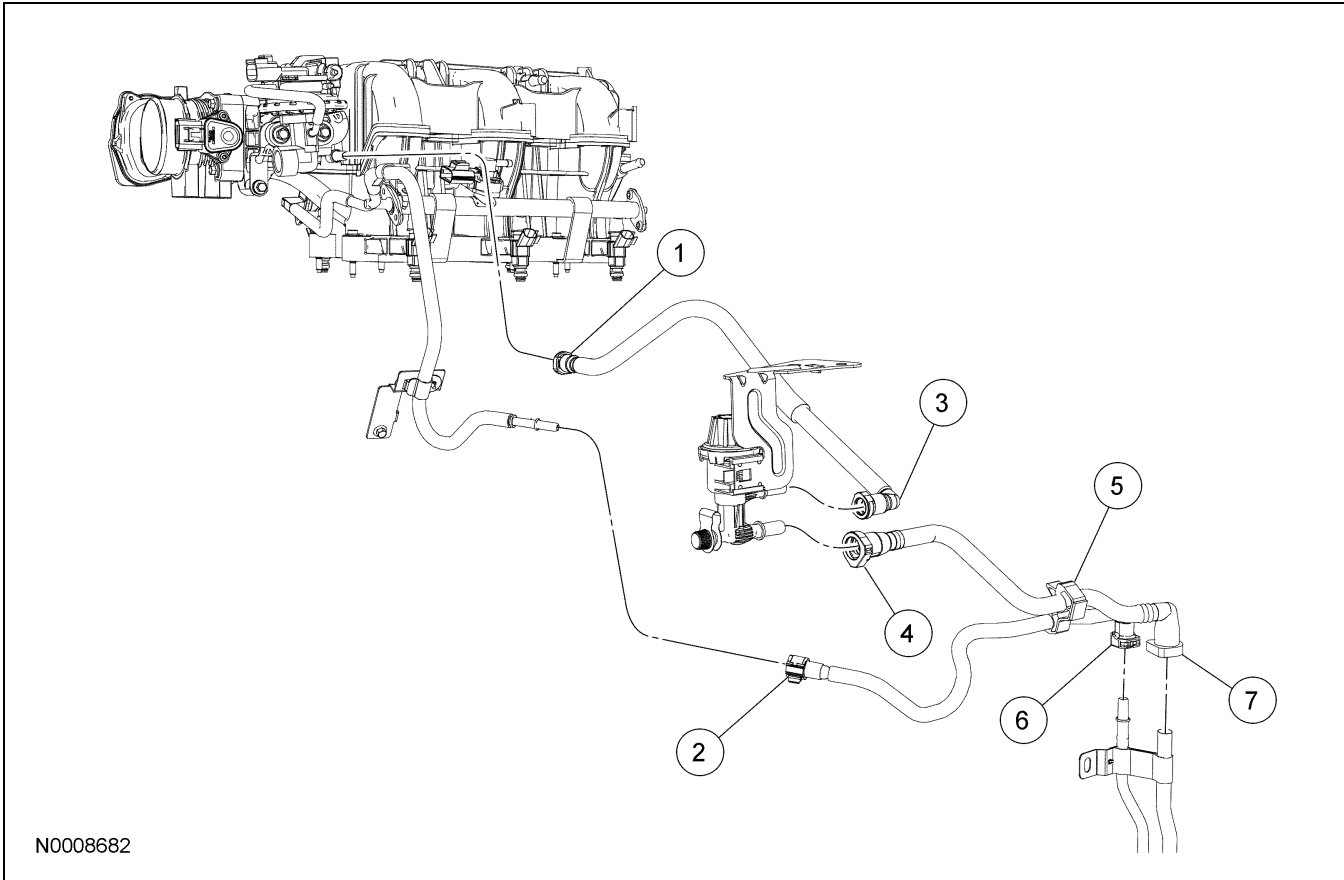

REMOVAL AND INSTALLATION

Fuel Lines and Fuel Filter — Exploded View

4.0L SOHC Front Fuel Tubes

Item	Part Number	Description
1	9G271	Vapor tube quick connect coupling
2	9J280	Fuel supply tube quick connect coupling
3	9G271	Vapor tube quick connect coupling
4	9J280	Vapor tube quick connect coupling

(Continued)

Item	Part Number	Description
5	106192	Vapor tube retainer clip
6	9J280	Fuel supply tube quick connect coupling
7	9J280	Vapor tube quick connect coupling

REMOVAL AND INSTALLATION (Continued)

4.6L (3V) Front Fuel Tubes

N0008676

Item	Part Number	Description
1	9G271	Vapor tube quick connect coupling
2	9J280	Fuel supply tube spring lock coupling
3	9G271	Vapor tube quick connect coupling
4	9J280	Vapor tube quick connect coupling

Item	Part Number	Description
5	106192	Two tube retainer clip
6	9J280	Fuel supply tube quick connect coupling
7	9J280	Vapor tube quick connect coupling

(Continued)

REMOVAL AND INSTALLATION (Continued)**All — Rear Fuel Tubes and Fuel Filter**