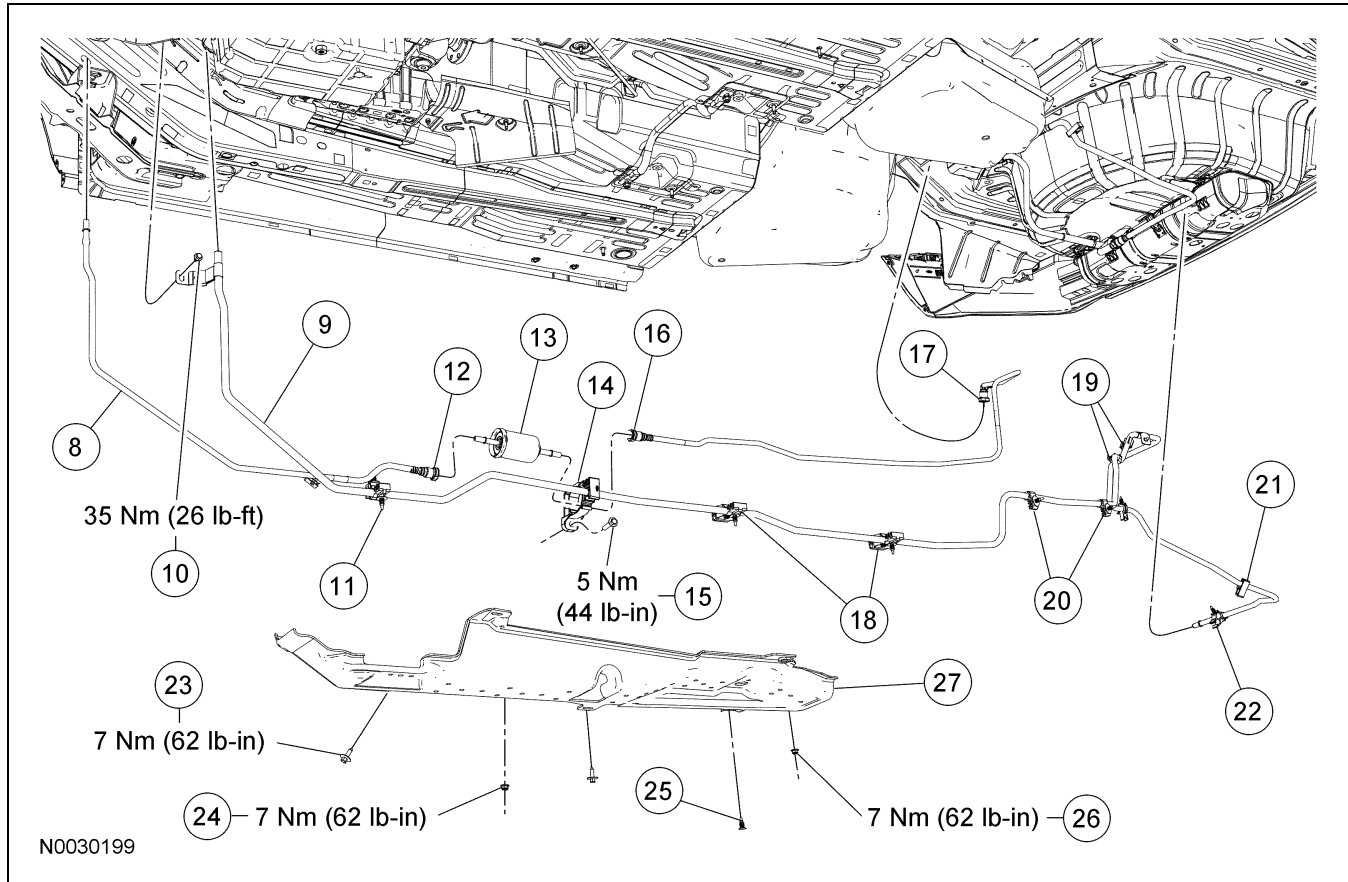

REMOVAL AND INSTALLATION

Fuel Lines and Fuel Filter — Exploded View

4.0L SOHC Front Fuel Tubes

Item	Part Number	Description
1	9G271	Vapor tube quick connect coupling
2	9J280	Fuel supply tube quick connect coupling
3	9G271	Vapor tube quick connect coupling
4	9J280	Vapor tube quick connect coupling

(Continued)

Item	Part Number	Description
5	106192	Vapor tube retainer clip
6	9J280	Fuel supply tube quick connect coupling
7	9J280	Vapor tube quick connect coupling

REMOVAL AND INSTALLATION (Continued)

4.6L (3V) Front Fuel Tubes

N0008676

Item	Part Number	Description
1	9G271	Vapor tube quick connect coupling
2	9J280	Fuel supply tube spring lock coupling
3	9G271	Vapor tube quick connect coupling
4	9J280	Vapor tube quick connect coupling

Item	Part Number	Description
5	106192	Two tube retainer clip
6	9J280	Fuel supply tube quick connect coupling
7	9J280	Vapor tube quick connect coupling

(Continued)

REMOVAL AND INSTALLATION (Continued)**All — Rear Fuel Tubes and Fuel Filter**