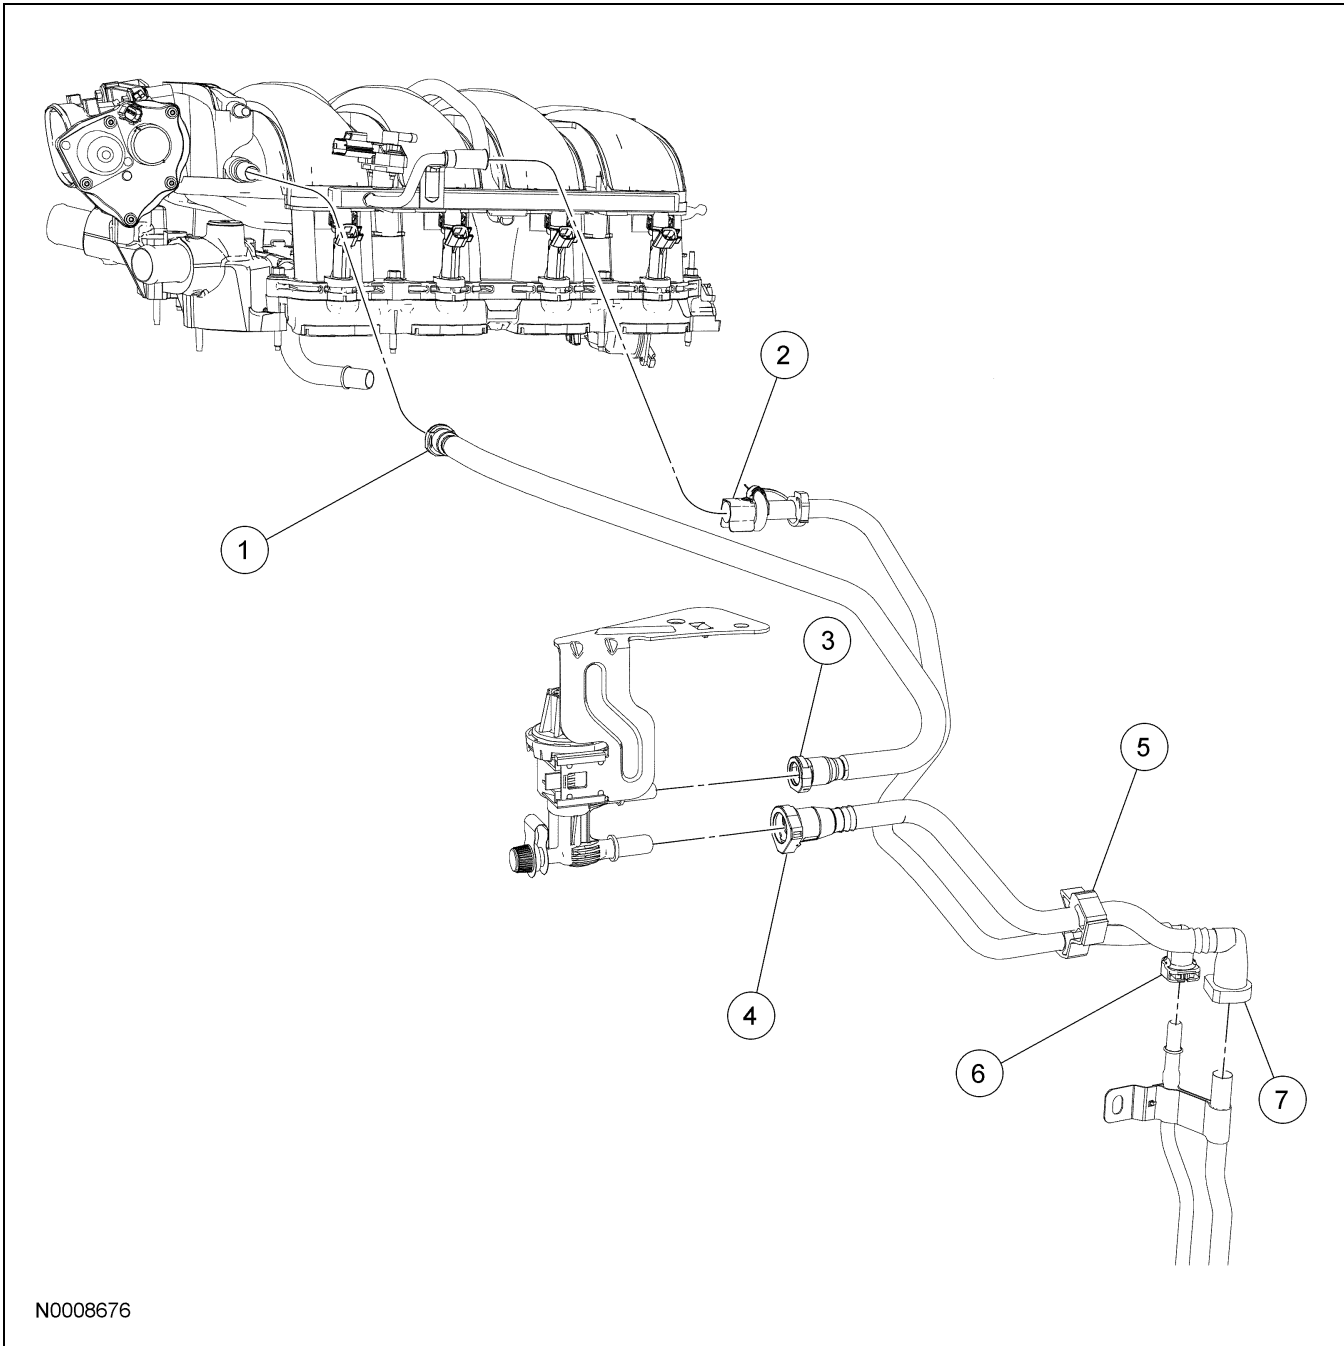

REMOVAL AND INSTALLATION

Fuel Lines and Fuel Filter — Exploded View

4.0L SOHC Front Fuel Tubes

Item	Part Number	Description
1	9G271	Vapor tube quick connect coupling
2	9J280	Fuel supply tube quick connect coupling
3	9G271	Vapor tube quick connect coupling
4	9J280	Vapor tube quick connect coupling

(Continued)

Item	Part Number	Description
5	106192	Vapor tube retainer clip
6	9J280	Fuel supply tube quick connect coupling
7	9J280	Vapor tube quick connect coupling

REMOVAL AND INSTALLATION (Continued)

4.6L (3V) Front Fuel Tubes

N0008676

Item	Part Number	Description
1	9G271	Vapor tube quick connect coupling
2	9J280	Fuel supply tube spring lock coupling
3	9G271	Vapor tube quick connect coupling
4	9J280	Vapor tube quick connect coupling

Item	Part Number	Description
5	106192	Two tube retainer clip
6	9J280	Fuel supply tube quick connect coupling
7	9J280	Vapor tube quick connect coupling

(Continued)

REMOVAL AND INSTALLATION (Continued)**All — Rear Fuel Tubes and Fuel Filter**